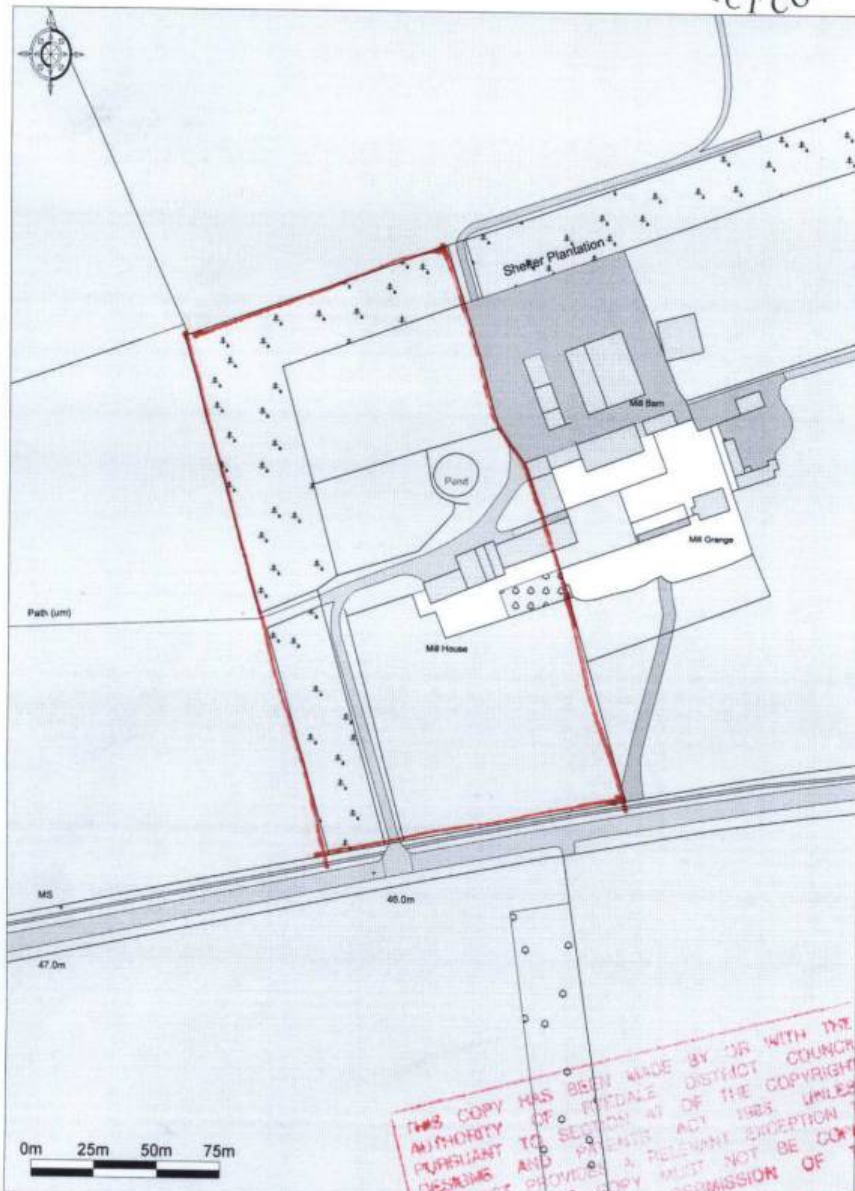

Mill House
East Knapton

Promap

THIS COPY HAS BEEN MADE BY OR WITH THE
AUTHORITY OF RYEDALE DISTRICT COUNCIL
PURSUANT TO SECTION 47 OF THE COPYRIGHT,
DESIGNS AND PATENTS ACT 1988 UNLESS
THE ACT PROVIDES A RELEVANT EXCEPTION TO
COPYRIGHT. THE COPY MUST NOT BE COPIED
WITHOUT THE PRIOR PERMISSION OF THE
COPYRIGHT OWNER.